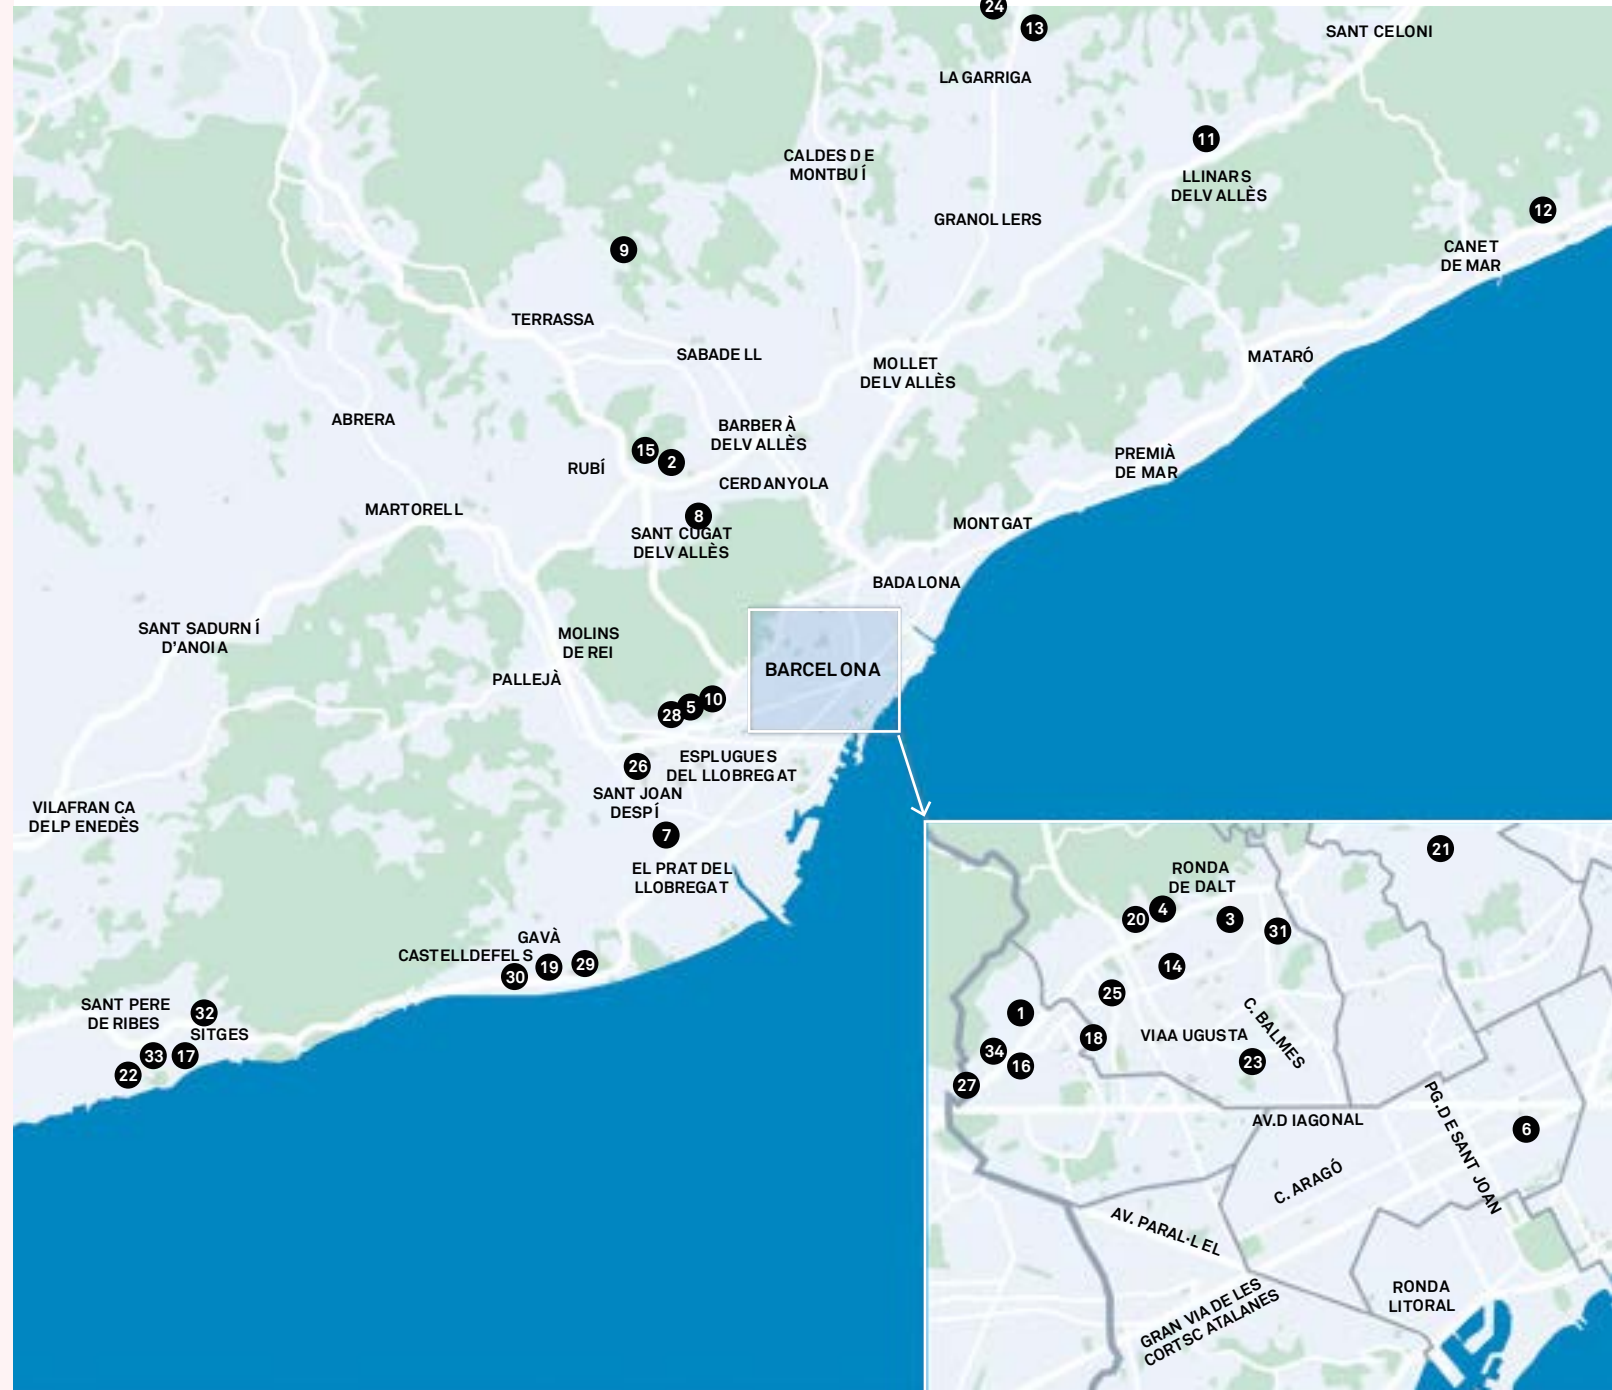

### Dual Diplomas

**Batxibac** - Official French and Catalan pre-university qualification

**N/A** Not applicable

Figure 1  
**Map of international schools  
 in the Barcelona Area**

- 1 AESA Prep Academy of Barcelona
- 2 Agora Sant Cugat International School
- 3 Barcelona Montessori School
- 4 Benjamin Franklin International School
- 5 Deutsche Schule Barcelona
- 6 École Française Ferdinand de Lesseps
- 7 ES American School
- 8 European International School of Barcelona
- 9 Gresol International - American School
- 10 Highlands School Barcelona
- 11 International Rural School
- 12 ISCAT Maresme
- 13 ISCAT- The International School of Catalunya
- 14 Istituto Italiano Statale Comprensivo di Barcellona
- 15 Japanese School in Barcelona
- 16 Kensington School
- 17 Lycée Français Bel Air
- 18 Lycée Français de Barcelone
- 19 Lycée International Barcelona - Bon Soleil
- 20 Oak House School
- 21 Princess Margaret International School
- 22 Richmond International British School
- 23 Schweizerschule Barcelona
- 24 SEK International School Catalunya
- 25 St. George School The British School of Catalunya
- 26 St. Patrick's International School
- 27 St. Peter's School
- 28 The American School of Barcelona
- 29 The British College of Gavà
- 30 The British School of Barcelona - BSB Castelldefels Campus
- 31 The British School of Barcelona - BSB City Campus
- 32 The British School of Barcelona - BSB Sitges Campus
- 33 The Olive Tree School
- 34 Zürich Schule Barcelona